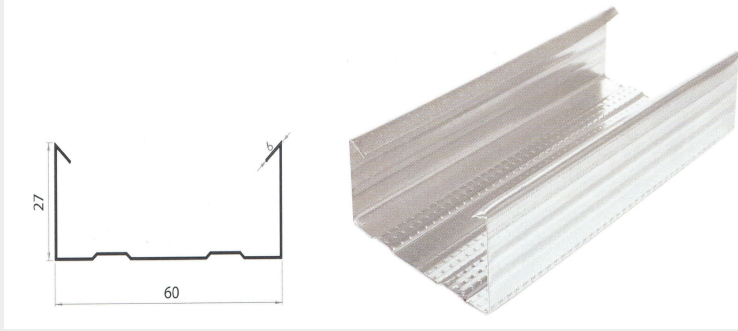

### CEILING C CD

CODE	PRODUCT NAME	DIMENSIONS	LENGTH	PACK
UC01	Ceiling C	27/60/27 mm	3 mt	36 mt

**CORNER U**

CODE	PRODUCT NAME	DIMENSIONS	LENGTH	PACK
UCD01	CORNER U	10/13/24 mm	2,5 mt	60 mt