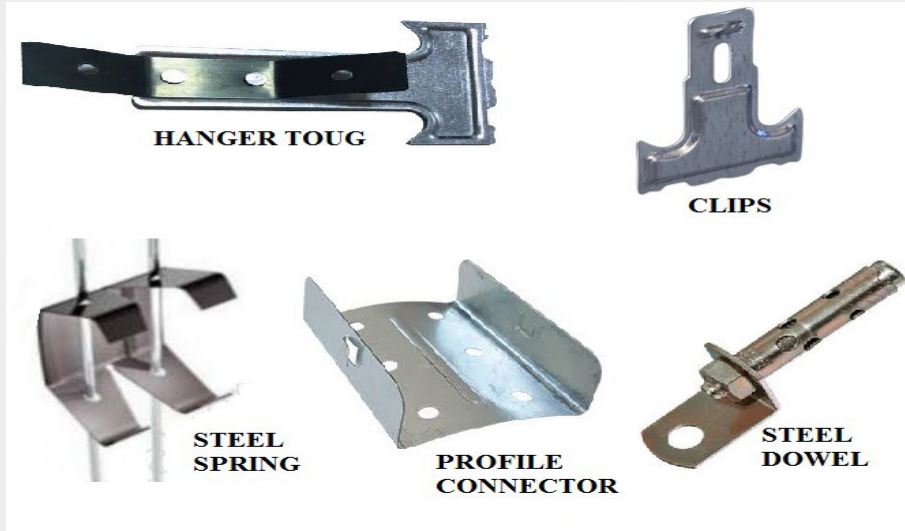

# GYPSUM BOARD ACCESSORIES

## HANGER WIRE

CODE	PRODUCT NAME	DIAMETER	LENGTH	PACK
UHW20A	HANGER WIRE A	3,5 mm	20 CM	100 pices
UHW30A	HANGER WIRE A	3,5 mm	30 CM	100 pices
UHW40A	HANGER WIRE A	3,5 mm	40 CM	100 pices
UHW50A	HANGER WIRE A	3,5 mm	50 CM	100 pices
UHW60A	HANGER WIRE A	3,5 mm	60 CM	100 pices
UHW80A	HANGER WIRE A	3,5 mm	80 CM	100 pices
UHW100A	HANGER WIRE A	3,5 mm	100 CM	100 pices
UHW120A	HANGER WIRE A	3,5 mm	120 CM	100 pices
UHW150A	HANGER WIRE A	3,5 mm	150 CM	100 pices
UHW200A	HANGER WIRE A	3,5 mm	200 CM	100 pices
UHW300A	HANGER WIRE A	3,5 mm	300 CM	100 pices
UHW20B	HANGER WIRE B	3,5 mm	20 CM	100 pices
UHW30B	HANGER WIRE B	3,5 mm	30 CM	100 pices
UHW40B	HANGER WIRE B	3,5 mm	40 CM	100 pices
UHW50B	HANGER WIRE B	3,5 mm	50 CM	100 pices
UHW60B	HANGER WIRE B	3,5 mm	60 CM	100 pices
UHW80B	HANGER WIRE B	3,5 mm	80 CM	100 pices
UHW100B	HANGER WIRE B	3,5 mm	100 CM	100 pices
UHW120B	HANGER WIRE B	3,5 mm	120 CM	100 pices
UHW150B	HANGER WIRE B	3,5 mm	150 CM	100 pices
UHW200B	HANGER WIRE B	3,5 mm	200 CM	100 pices
UHW300B	HANGER WIRE B	3,5 mm	300 CM	100 pices

## FIXING BRACKET

CODE	PRODUCT NAME	LENGTH	PACK
UAG7	FIXING BRACKET	7	100 pieces
UAG12	FIXING BRACKET	12	100 pieces
UAG15	FIXING BRACKET	15	100 pieces
UAG20	FIXING BRACKET	20	100 pieces
UAG25	FIXING BRACKET	25	100 pieces
UAG30	FIXING BRACKET	30	100 pieces
UAG40	FIXING BRACKET	40	50 pieces

**CLIPS  
HANGER TONG  
CONNECTOR  
DOUBLE SPRING  
STEEL DOWEL**

CODE	PRODUCT NAME	PACK
USH01	HANGER TONG	500 pieces
USC02	CLIPS	1000 pieces
USS03	STEEL SPRING	1000 pieces
USP04	PROFILE CONNECTOR	500 pieces
USD05	STEEL DOWEL	1500 pieces