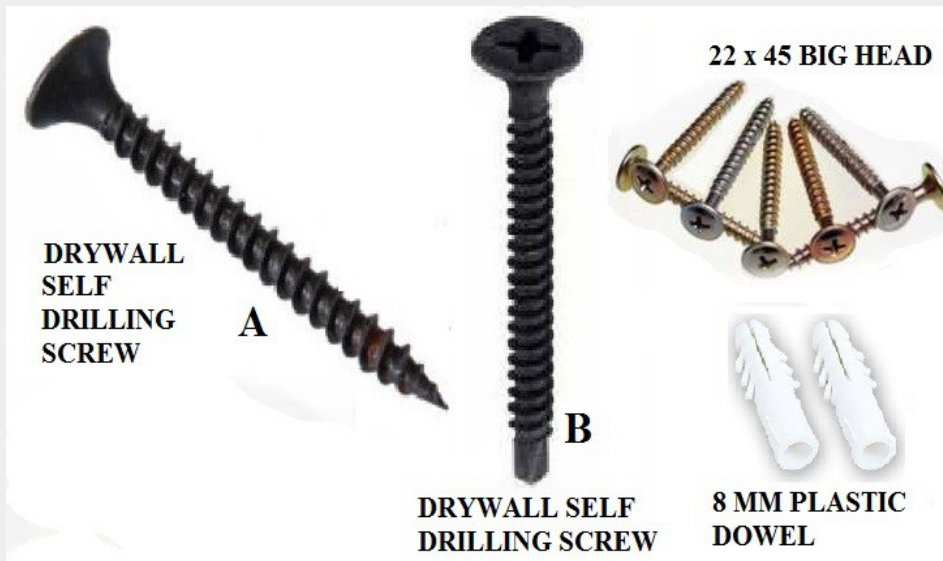

SCREWS

CODE	PRODUCT NAME	SIZE	PACK
USW01	DRYWALL SELF DRILLING SCREW A	3,5x25	1000 pieces
USW02	DRYWALL SELF DRILLING SCREW A	3,5x35	1000 pieces
USK01	DRYWALL SELF DRILLING SCREW B	3,5x25	1000 pieces
USK02	DRYWALL SELF DRILLING SCREW B	3,5x35	1000 pieces
USB01	22 x 45 BIG HEAD		3000 pieces
USB02	8 MM PLASTIC DOWEL	8 MM	1000 pieces