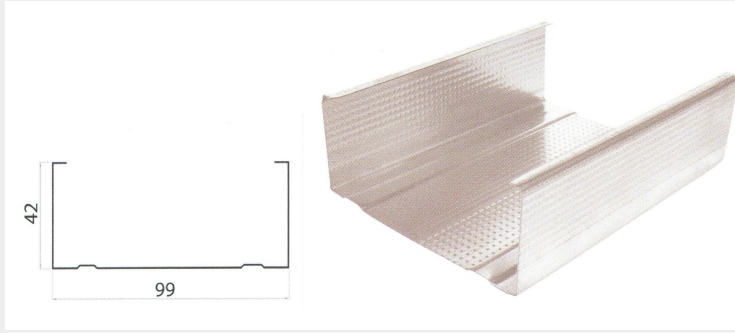

**L ANGLE**

CODE	PRODUCT NAME	DIMENSIONS	LENGTH	PACK
ULA01	L Angle	25 / 25	3 mt	36 mt
ULA02	L Angle	30 / 30	3 mt	36 mt

**GYPSUM BOARD WALL FRAMES**

**WALL C 50  
STUD**

CODE	PRODUCT NAME	DIMENSIONS	LENGTH	PACK
UWC501	Wall C 50	35/49/35 mm	3 mt	36 mt
UWC502	Wall C 50	42/49/42 mm	3 mt	36 mt

**WALL U 50  
TRACK**

CODE	PRODUCT NAME	DIMENSIONS	LENGTH	PACK
UWU01	Wall U 50	25/50/25 mm	3 mt	36 mt

**WALL C 75  
STUD**

CODE	PRODUCT NAME	DIMENSIONS	LENGTH	PACK
UWC751	Wall C 75	35/74/35 mm	3 mt	36 mt
UWC752	Wall C 75	42/74/42 mm	3 mt	36 mt

**WALL U 75  
TRACK**

CODE	PRODUCT NAME	DIMENSIONS	LENGTH	PACK
UWU751	Wall U 75	25/75/25 mm	3 mt	36 mt

**WALL C 100  
STUD**

CODE	PRODUCT NAME	DIMENSIONS	LENGTH	PACK
UWC1001	Wall C 100	42/199/42 mm	3 mt	36 mt