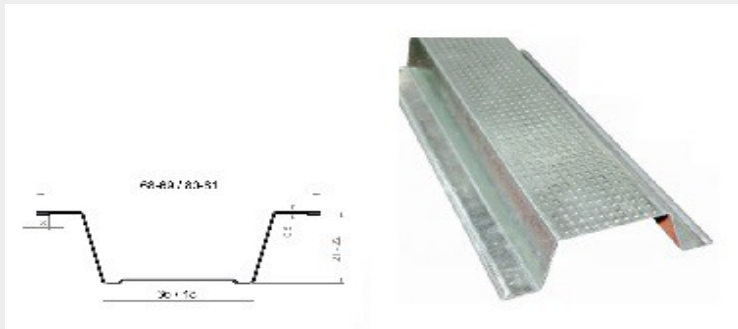

### CEILING C CD

CODE	PRODUCT NAME	DIMENSIONS	LENGTH	PACK
UC01	Ceiling C	27/60/27 mm	3 mt	36 mt

### CEILING U UD

CODE	PRODUCT NAME	DIMENSIONS	LENGTH	PACK
UU01	Ceiling U	21/28/21 mm	3 mt	72 mt

### OMEGA FURRING CHANNEL

CODE	PRODUCT NAME	DIMENSIONS	LENGTH	PACK
UFC01	Omega U	21/36/21 mm	3 mt	36 mt
UFC02	Omega U	21/48/21 mm	3 mt	36 mt

**CHANNEL U  
MAIN CHANNEL**

CODE	PRODUCT NAME	DIMENSIONS	LENGTH	PACK
UMC01	Channel U	11/37/11 mm	3 mt	36 mt

**CORNER U**

CODE	PRODUCT NAME	DIMENSIONS	LENGTH	PACK
UCD01	CORNER U	10/13/24 mm	2,5 mt	60 mt